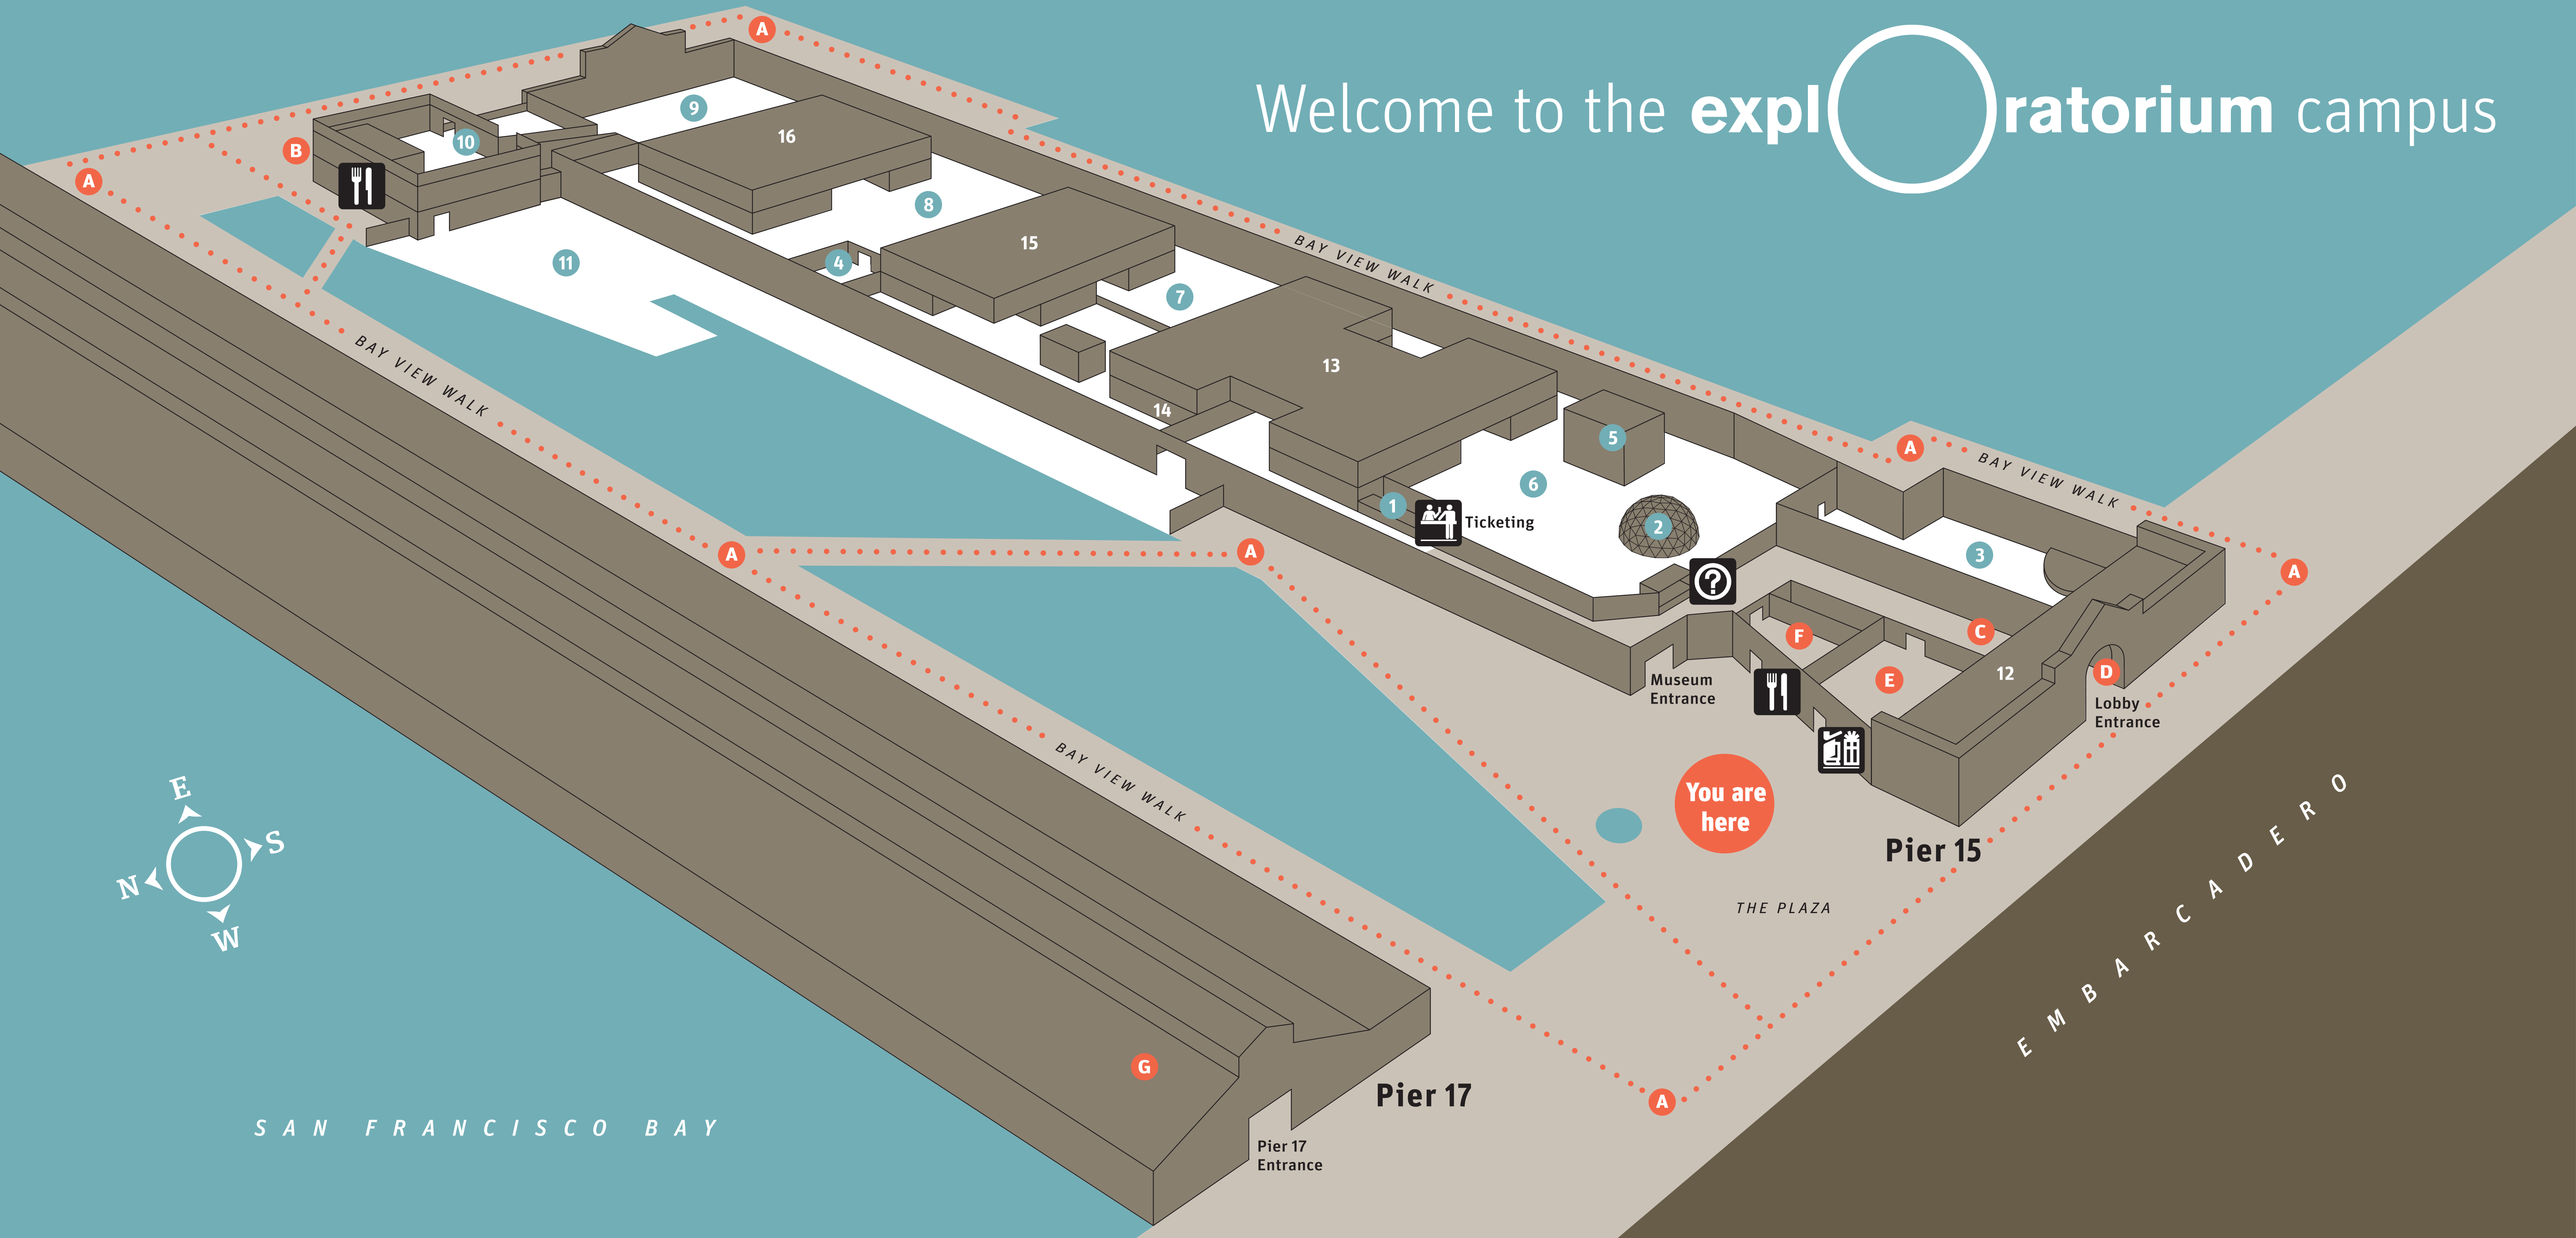

Welcome to the **expl**oratorium campus

Visit the Museum

1 Ticketing

MUSEUM ADMISSION
Buy tickets for the Exploratorium and Tactile Dome and explore hundreds of interactive exhibits and experiences

2 Tactile Dome

AN ADVENTURE IN TOUCH
Feel your way through the dark; Additional ticket required

3 Forum

PRESENTATIONS & PERFORMANCES
Attend demonstrations, talks, films, and performances by artists, scientists, and educators

Teacher development, visitor research, arts and science research and residencies

PIER 15

Public access areas;
No ticket needed

A Bay View Walk

Stroll around the public shore to enjoy outdoor exhibits and mobile food carts on the historic waterfront

B SeaGlass Restaurant

Rest and refuel with seasonal, sustainable fare, and enjoy spectacular views

C Lobby & Bay History Wall

Access the Exploratorium Store and Forum; Explore the rich maritime history of Pier 15