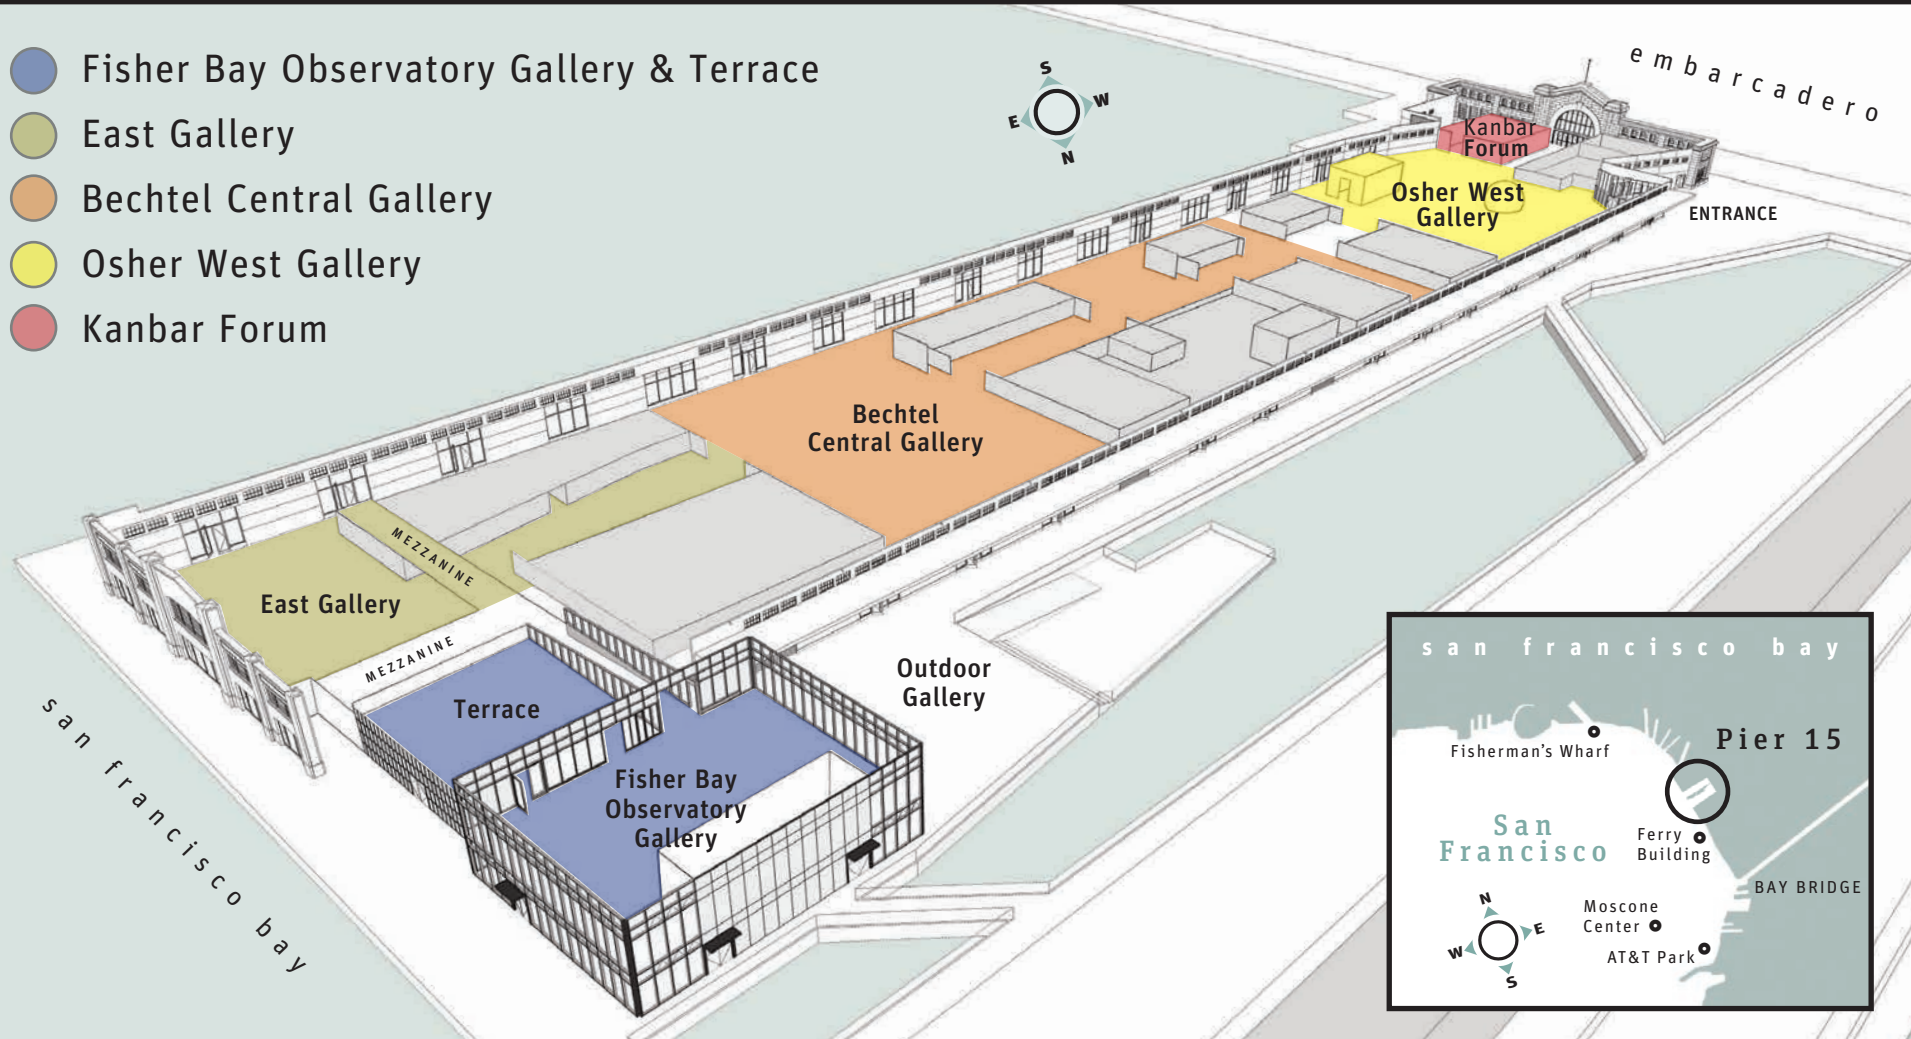

Event Rentals

Pier 15
San Francisco

Immerse your guests in a vibrant landscape of sights, sounds, and curiosities.

The Exploratorium is now open at our new Pier 15 location on San Francisco's Embarcadero. The museum is divided into galleries filled with more than 600 hands-on exhibits, ranging from a giant mirror that reveals an upside down world to exhibits that highlight the process of observation and overlook spectacular views of the Bay.

events@exploratorium.edu exploratorium.edu/rentals 415.528.4500

Event Rentals

Pier 15
San Francisco

-  Fisher Bay Observatory Gallery & Terrace
-  East Gallery
-  Bechtel Central Gallery
-  Osher West Gallery
-  Kanbar Forum

The Exploratorium is centrally located along the vibrant San Francisco waterfront.

events@exploratorium.edu exploratorium.edu/rentals 415.528.4500

Event Rentals

Pier 15
San Francisco

Fisher Bay Observatory Gallery & Terrace

Explore the History, Geography, and Ecology of the Bay Area
Breathtaking views of the city and Bay, from the second floor Bay Observatory Gallery and adjacent Terrace, make this an ideal setting for elegant seated dinners, cocktail receptions, or just about anything you can dream.