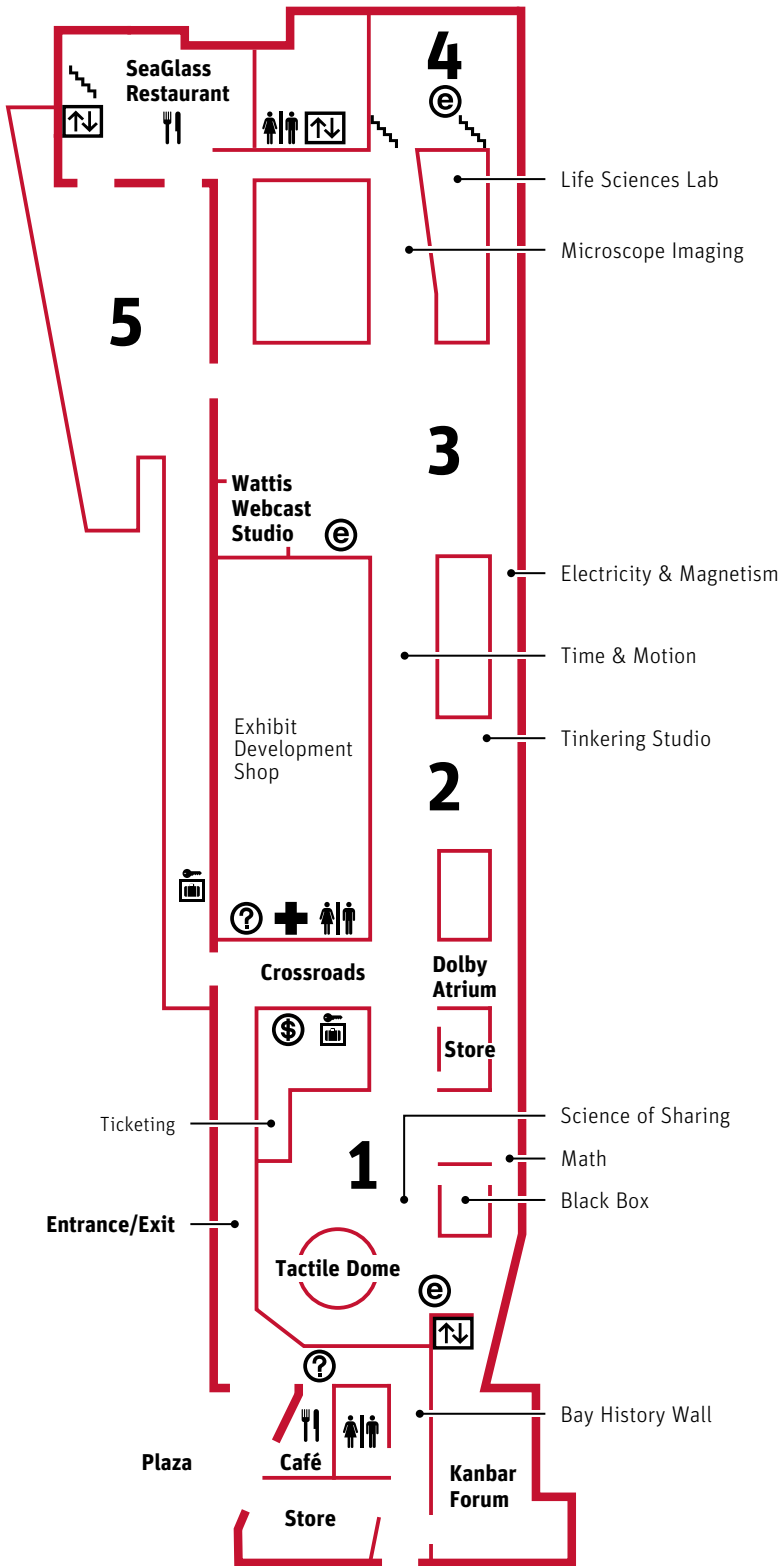

SAN FRANCISCO BAY

Upper level

Main level

THE EMBARCADERO

- Restrooms
- Food
- Stairs
- Elevator
- Information
- Explainer Station
- Lockers
- ATM
- First Aid

6
Fisher Bay Observatory
Gallery and Terrace
Observing Landscapes

Uncover the history, geography, and ecology of the Bay Area

5
North Gallery
Outdoor Exhibits

Explore winds, tides, and natural phenomena

4
East Gallery
Living Systems

Explore life from DNA and cells to organisms and ecosystems

3
Bechtel Central Gallery
Seeing & Listening

Experiment with light, vision, sound, and hearing

2
South Gallery
Tinkering

Think with your hands and explore your creativity

Dolby Atrium and Crossroads
Getting Started

Awaken your curiosity with open-ended exploration

1
Osher West Gallery
Human Phenomena

Experiment with thoughts, feelings, and social behavior