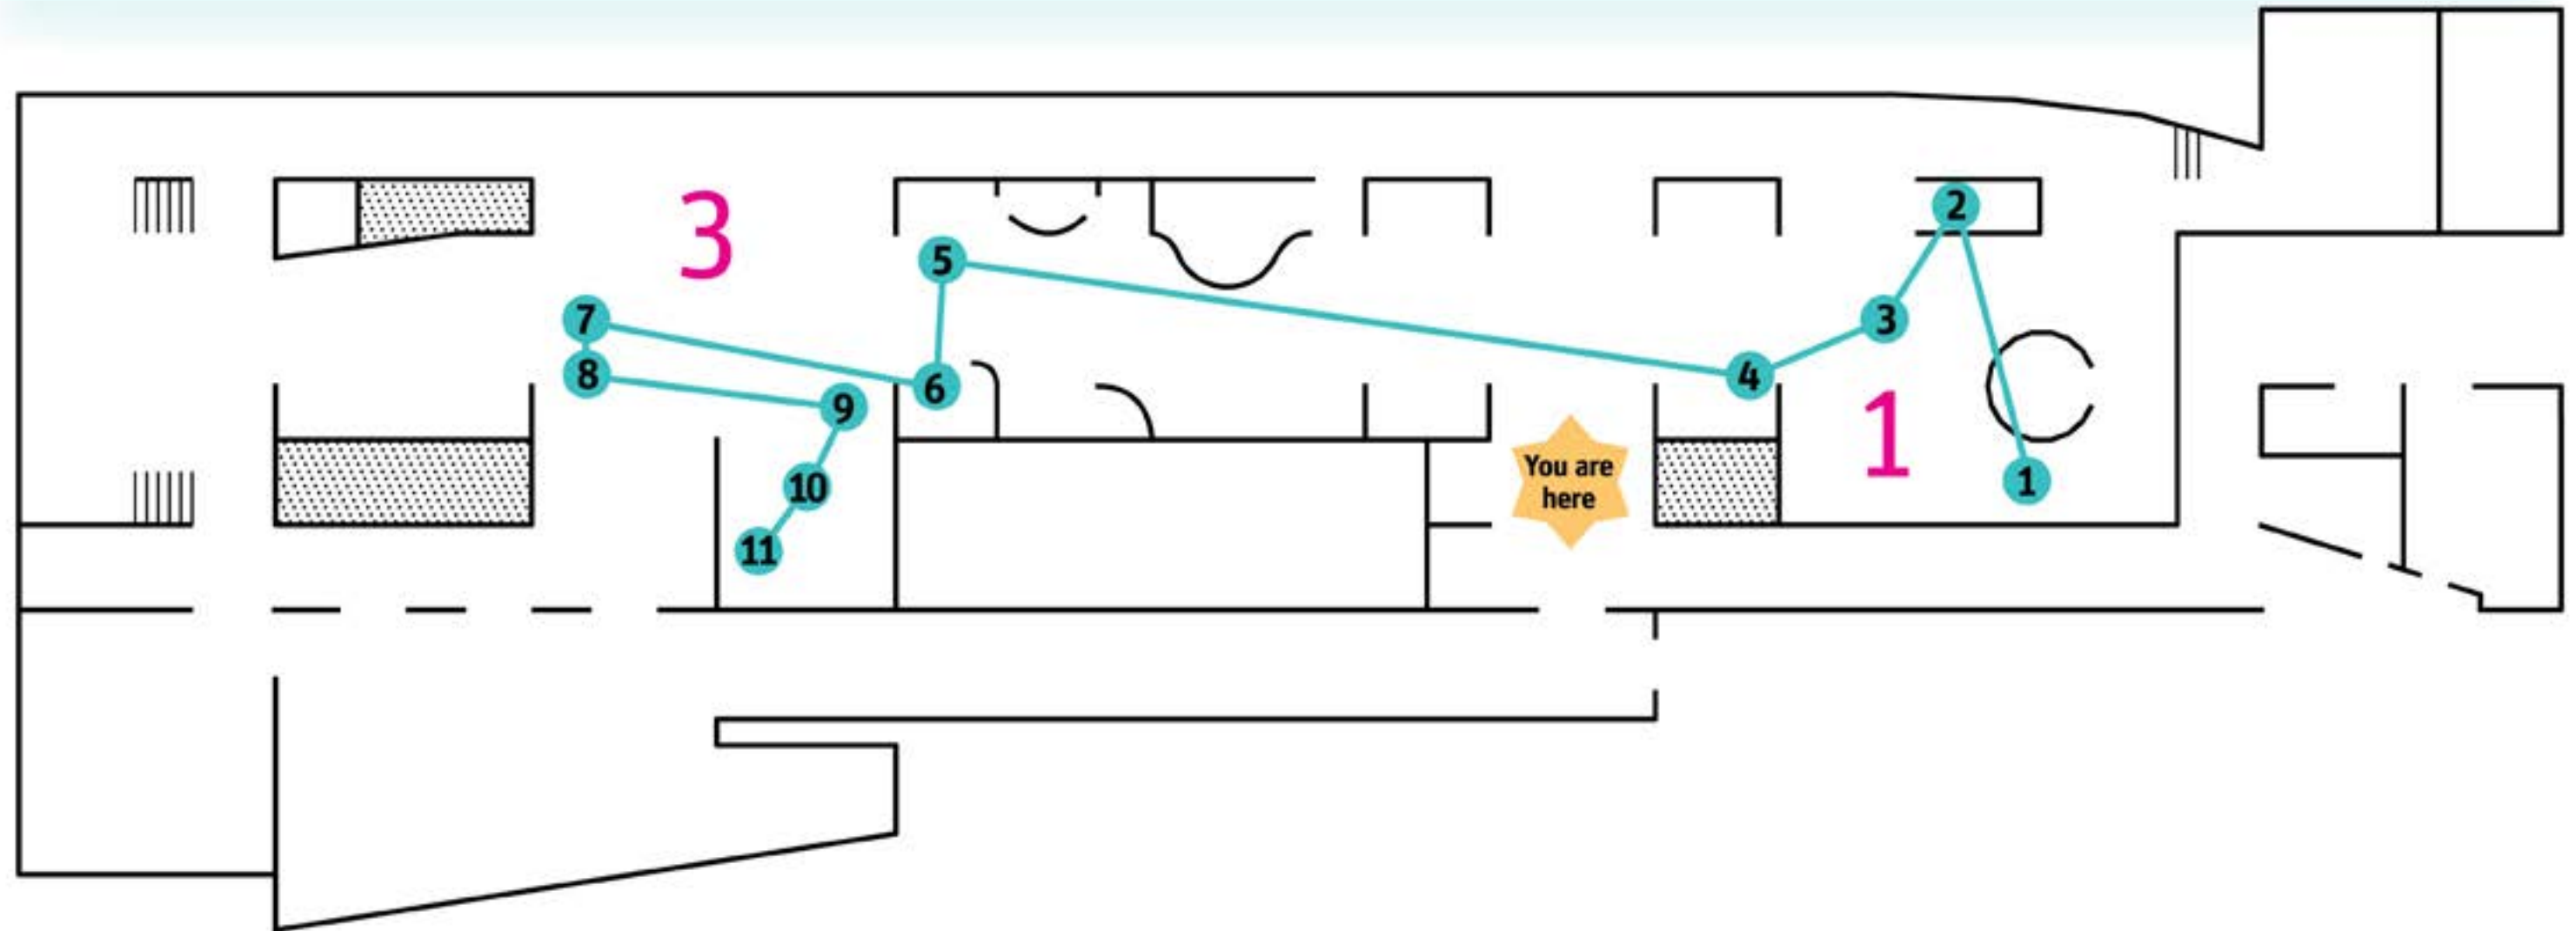

EXHIBITION MAP

NOV 18

JAN 30

Discover the art of light.

OSHER GALLERY 1

- 1 Glow Cinema
- 2 Ekene Ijeoma Peacemaker
- 3 CHiKA GALAXY03
- 4 Alicia Eggert All the Light You See

BECHTEL GALLERY 3

- 5 Ames Palms The Art of Neon
- 6 Burt Libe The Enchanted Tree
- 7 Luke Jerram Museum of the Moon
- 8 CHiKA SEI05
- 9 Michael Brown Ghost Horse
- 10 Nick Dong Spacetime
- 11 Nick Dong Becoming Horizon