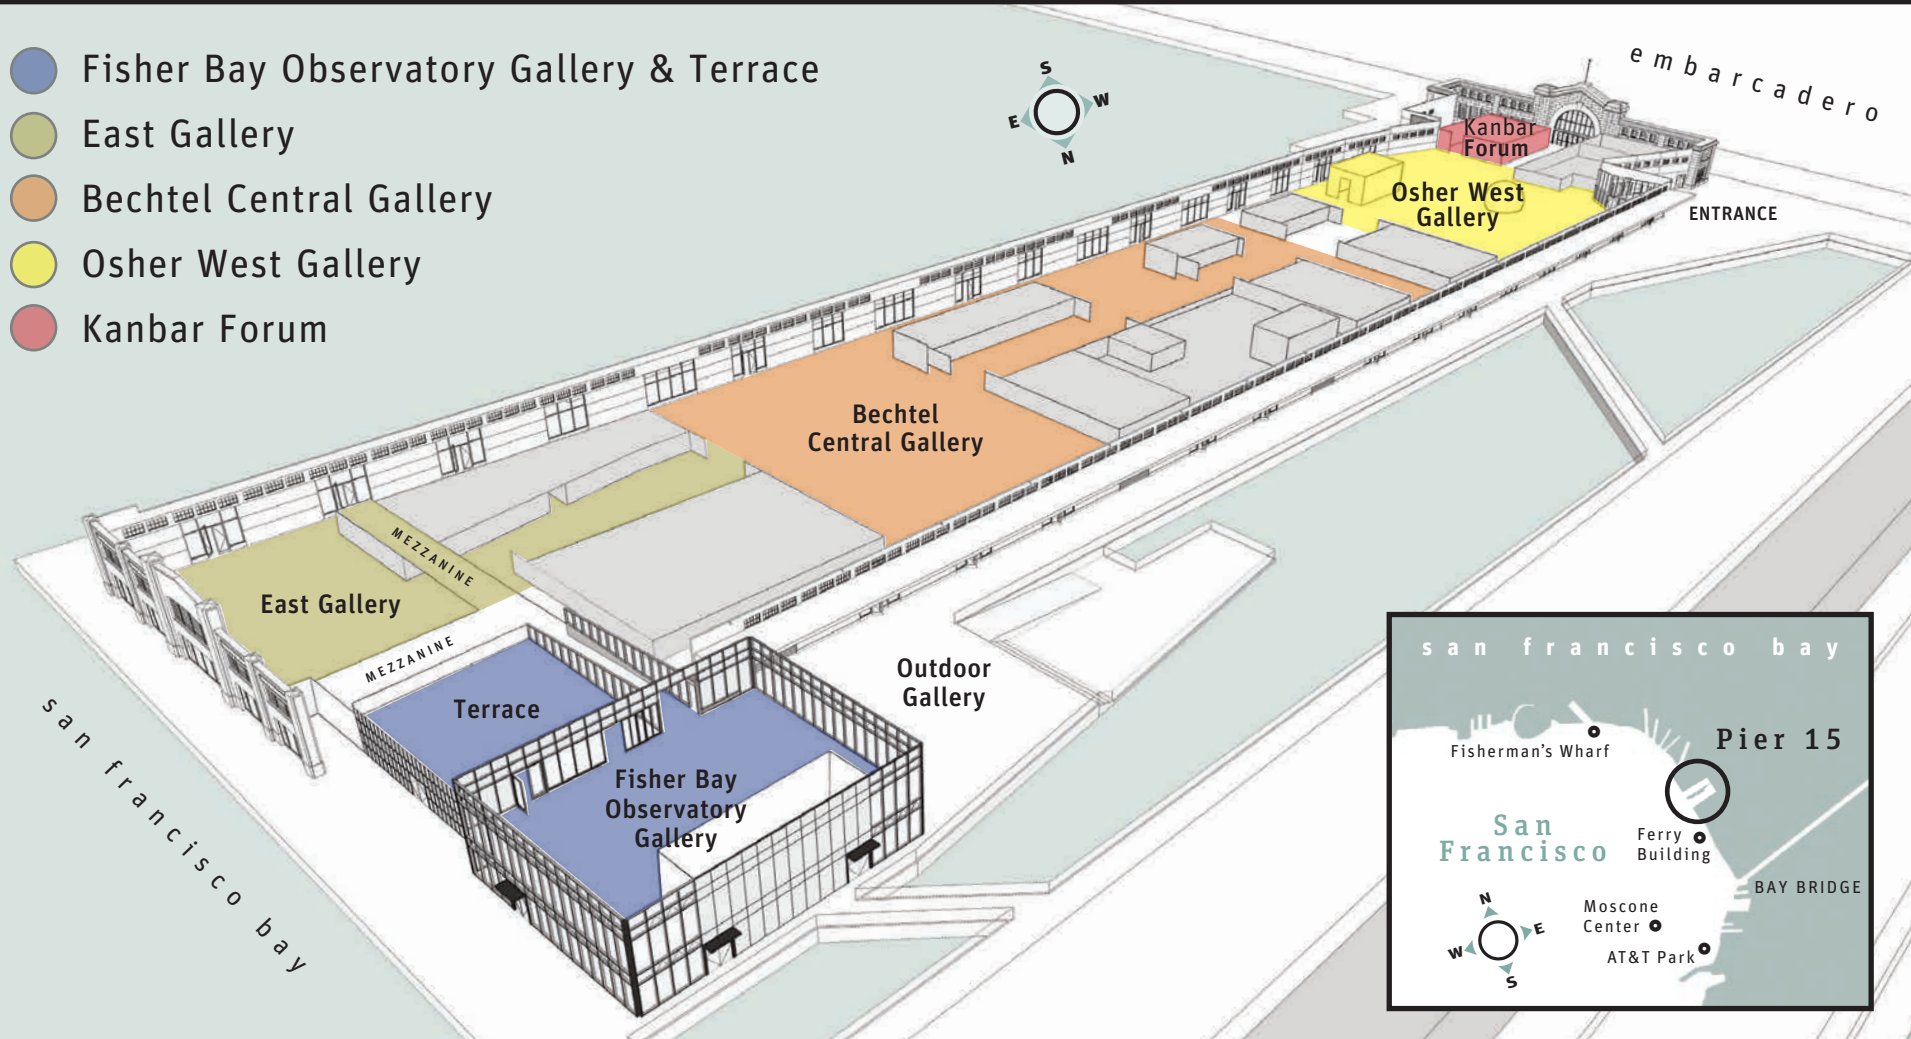

Event Rentals

Pier 15
San Francisco

-  Fisher Bay Observatory Gallery & Terrace
-  East Gallery
-  Bechtel Central Gallery
-  Osher West Gallery
-  Kanbar Forum

The Exploratorium is centrally located along the vibrant San Francisco waterfront.